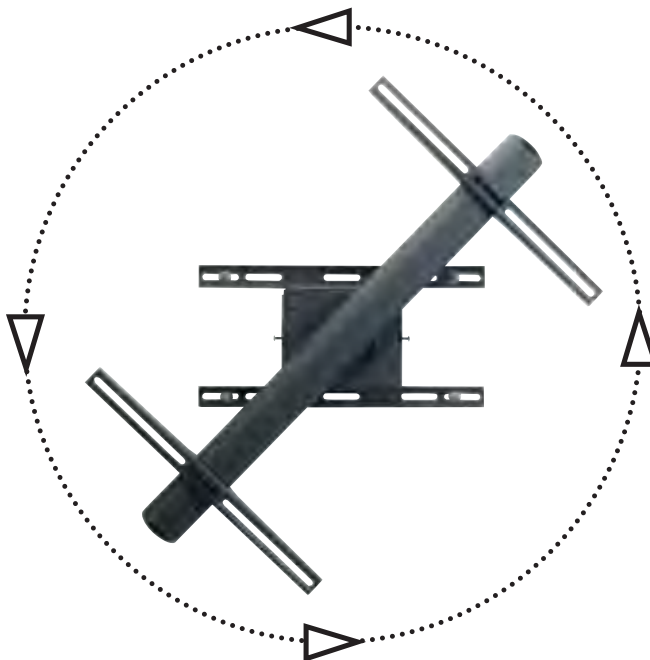

## Universal Flat-Panel Mount

Introducing a whole new viewing perspective. As the industry's only large screen flat-panel wall mount that's designed for portrait or landscape configurations (while keeping your display flat against the wall), the new RFM lets you view your display any way you like.

- Rotates 360°
- Universal design fits 37"- 61"
- Features Griplate™ System
- Perfect for digital signage applications
- Fits mounting patterns from 200x200mm up to 870x500mm
- Lock-It™ security hardware included
- Lifetime warranty
- Color: Black

The only flat-panel mount that's designed for portrait or landscape configurations.

Model	Display Size	Max. Wt.
RFM	37"-61"	160 lbs. (73 kgs.)