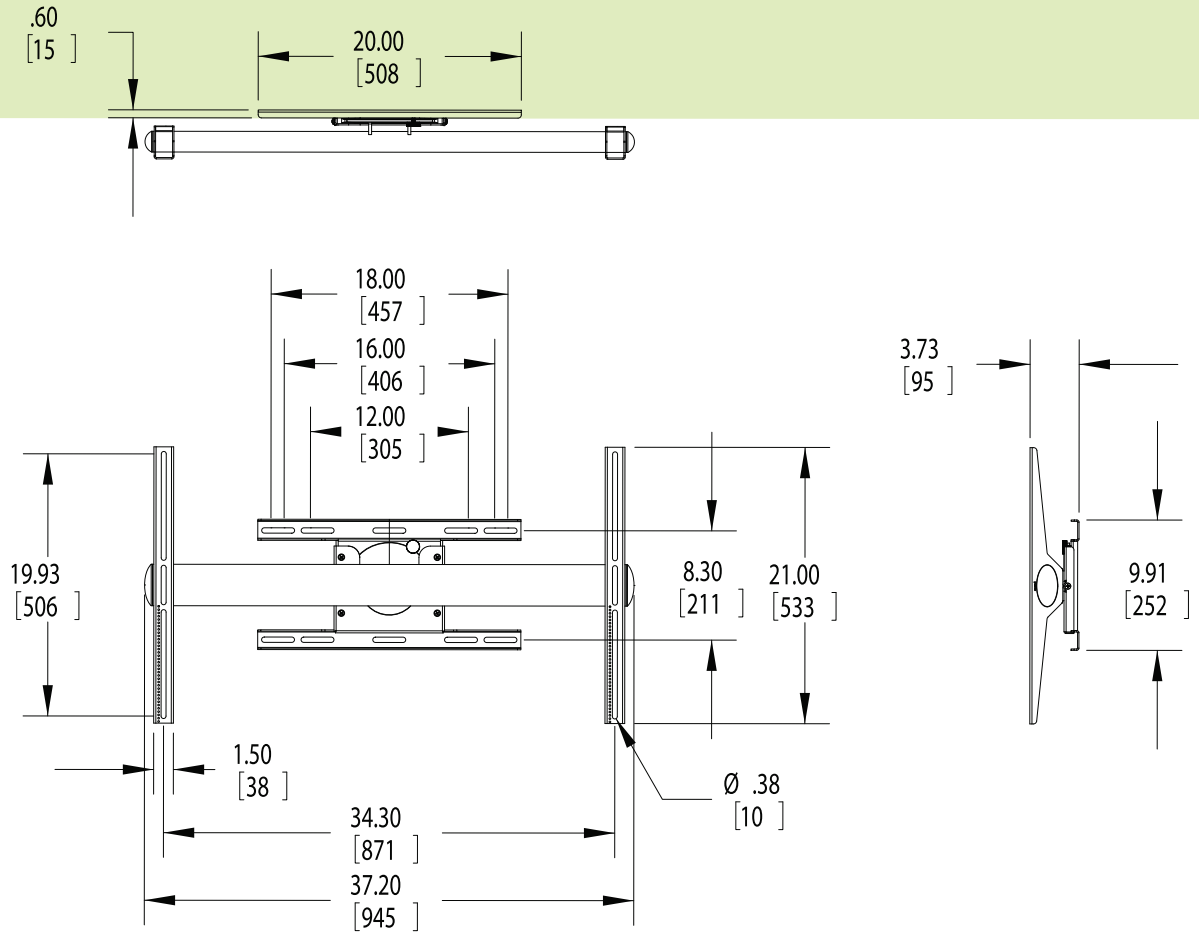

## Universal Flat-Panel Mount

Introducing a whole new viewing perspective. As the industry's only large screen flat-panel wall mount that's designed for portrait or landscape configurations (while keeping your display flat against the wall), the new RFM lets you view your display any way you like.

- Rotates 360°
- Universal design fits 37"- 61"
- Features Griplate™ System
- Perfect for digital signage applications
- Fits mounting patterns from 200x200mm up to 870x500mm
- Lock-It™ security hardware included
- Lifetime warranty
- Color: Black

The only flat-panel mount that's designed for portrait or landscape configurations.

Model	Display Size	Max. Wt.
RFM	37"-61"	160 lbs. (73 kgs.)

# SPECIFICATIONS

Dimensions are in inches and millimeters [mm].  
Drawings are subject to change without notice.

800.368.9700 | [www.mounts.com](http://www.mounts.com)