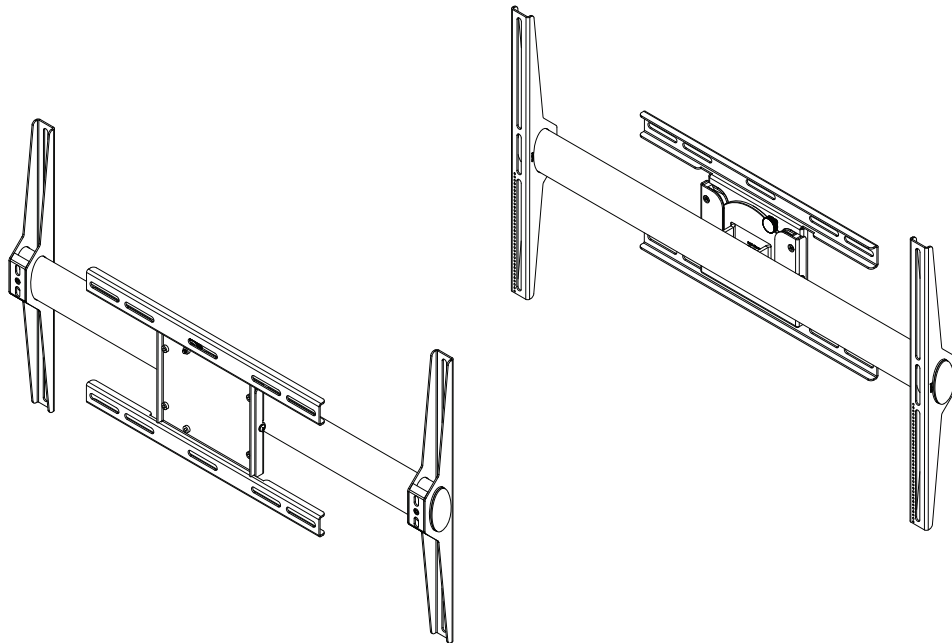

SPECIFICATIONS

Dimensions are in inches and millimeters [mm].
Drawings are subject to change without notice.

800.368.9700 | www.mounts.com